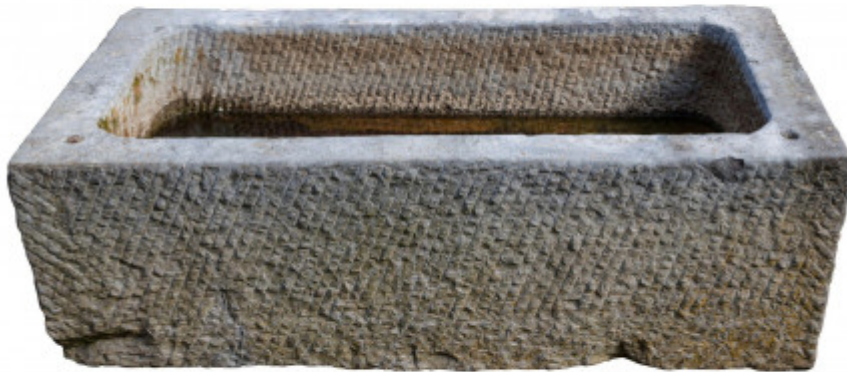

WINDSOR HOUSE

A N T I Q U E S

Marble Bath. 19th Century. Rectangular. 48 Inches Long

REF: 7201

Height: 38.1 cm (15") Width: 121.92 cm (48") Depth: 58.42 cm (23")

£1,500 SALE £1,000

Mid 19th century solid marble bath. Used for washing horse's feet. To use as a planter, the bath would require drainage holes which can be carried out on site

Weight approx 350kg

Windsor House Antiques

Barnwell Manor, Barnwell, Near Oundle, Peterborough, Northants, PE8 5PJ

sales@windsorhouseantiques.co.uk +44 (0) 1832 274 595 www.windsorhouseantiques.co.uk