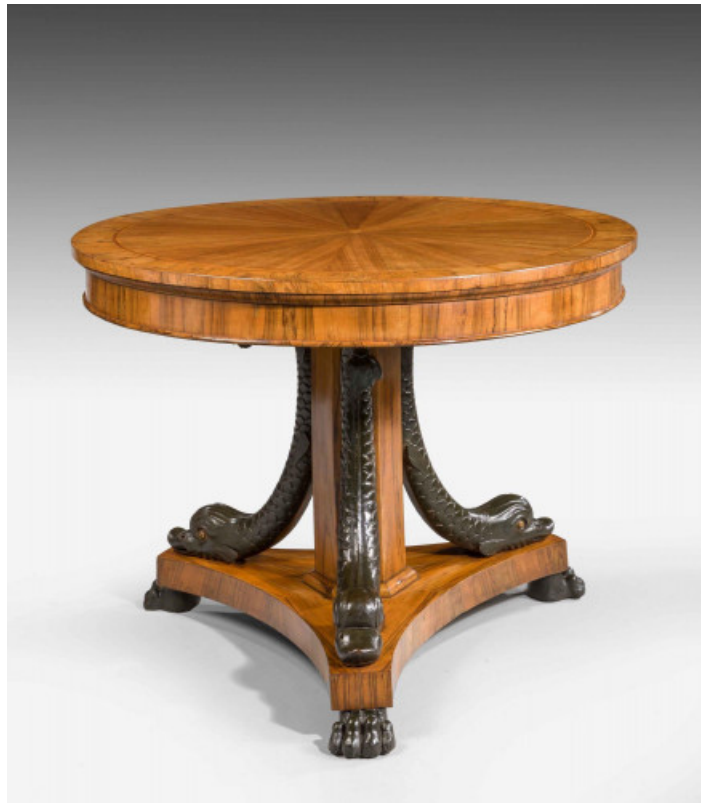

WINDSOR HOUSE

A N T I Q U E S

19th Century Olivewood and Walnut Centre Table

REF: 6540

Height: 78.74 cm (31") Diameter: 102.87 cm (40.5")

£6,800 **SALE £3,800**

A good 19th century olivewood and walnut centre table, the base with supporting dolphins over a triform. Wonderful colour and patination.